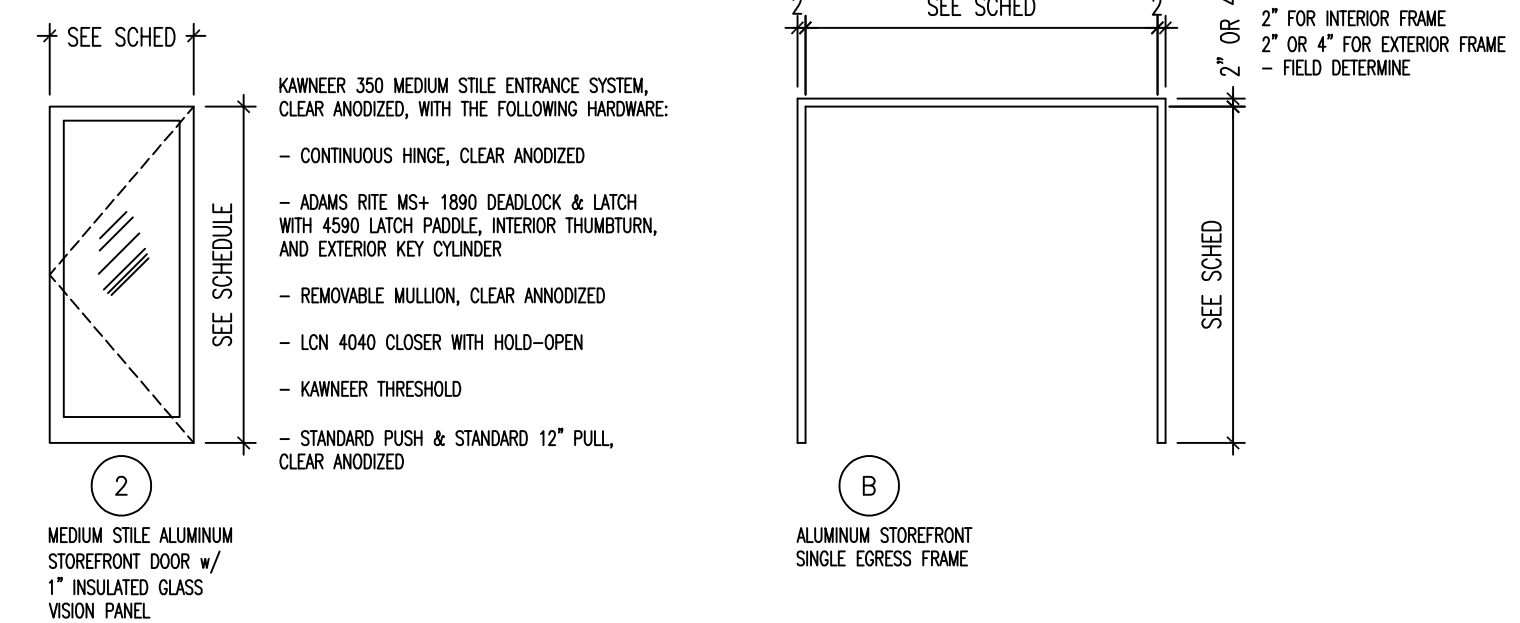

Issued For:

No.	Description	Date
1	State Submittal	07-13-07
2	Issued with Finishes	04-23-08

1 Basement Plan  
SCALE: 1/8"=1'-0"

2 First Floor Plan  
SCALE: 1/8"=1'-0"

3 Second Floor Plan  
SCALE: 1/8"=1'-0"

4 Door and Frame Types  
SCALE: 1/4"=1'-0"

Drawn by jwh  
Checked by jwh  
File 1248A2-1.dwg

Floor Plans  
Door & Frame Types