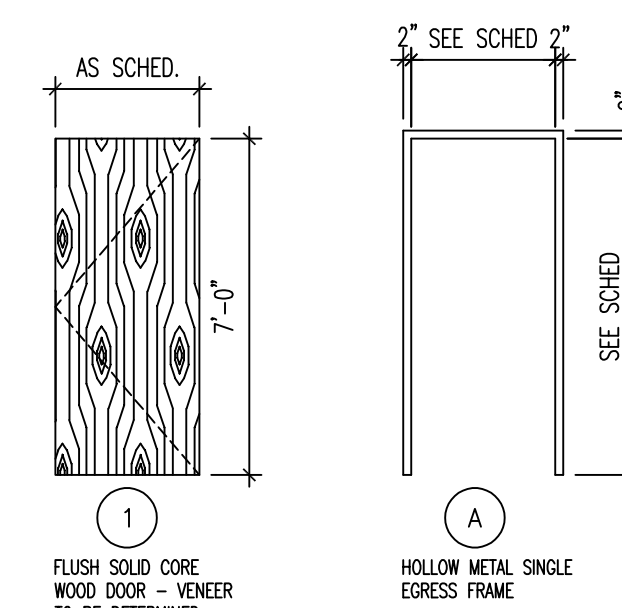

Issued For:

No.	Description	Date
1	State Submittal	07-13-07
2	Issued with Finishes	04-23-08

1 Basement Plan  
SCALE: 1/8"=1'-0"

2 First Floor Plan  
SCALE: 1/8"=1'-0"

3 Second Floor Plan  
SCALE: 1/8"=1'-0"

4 Door and Frame Types  
SCALE: 1/4"=1'-0"

Drawn by jwh  
Checked by jwh  
File 1248A2-1.dwg

Floor Plans  
Door & Frame Types