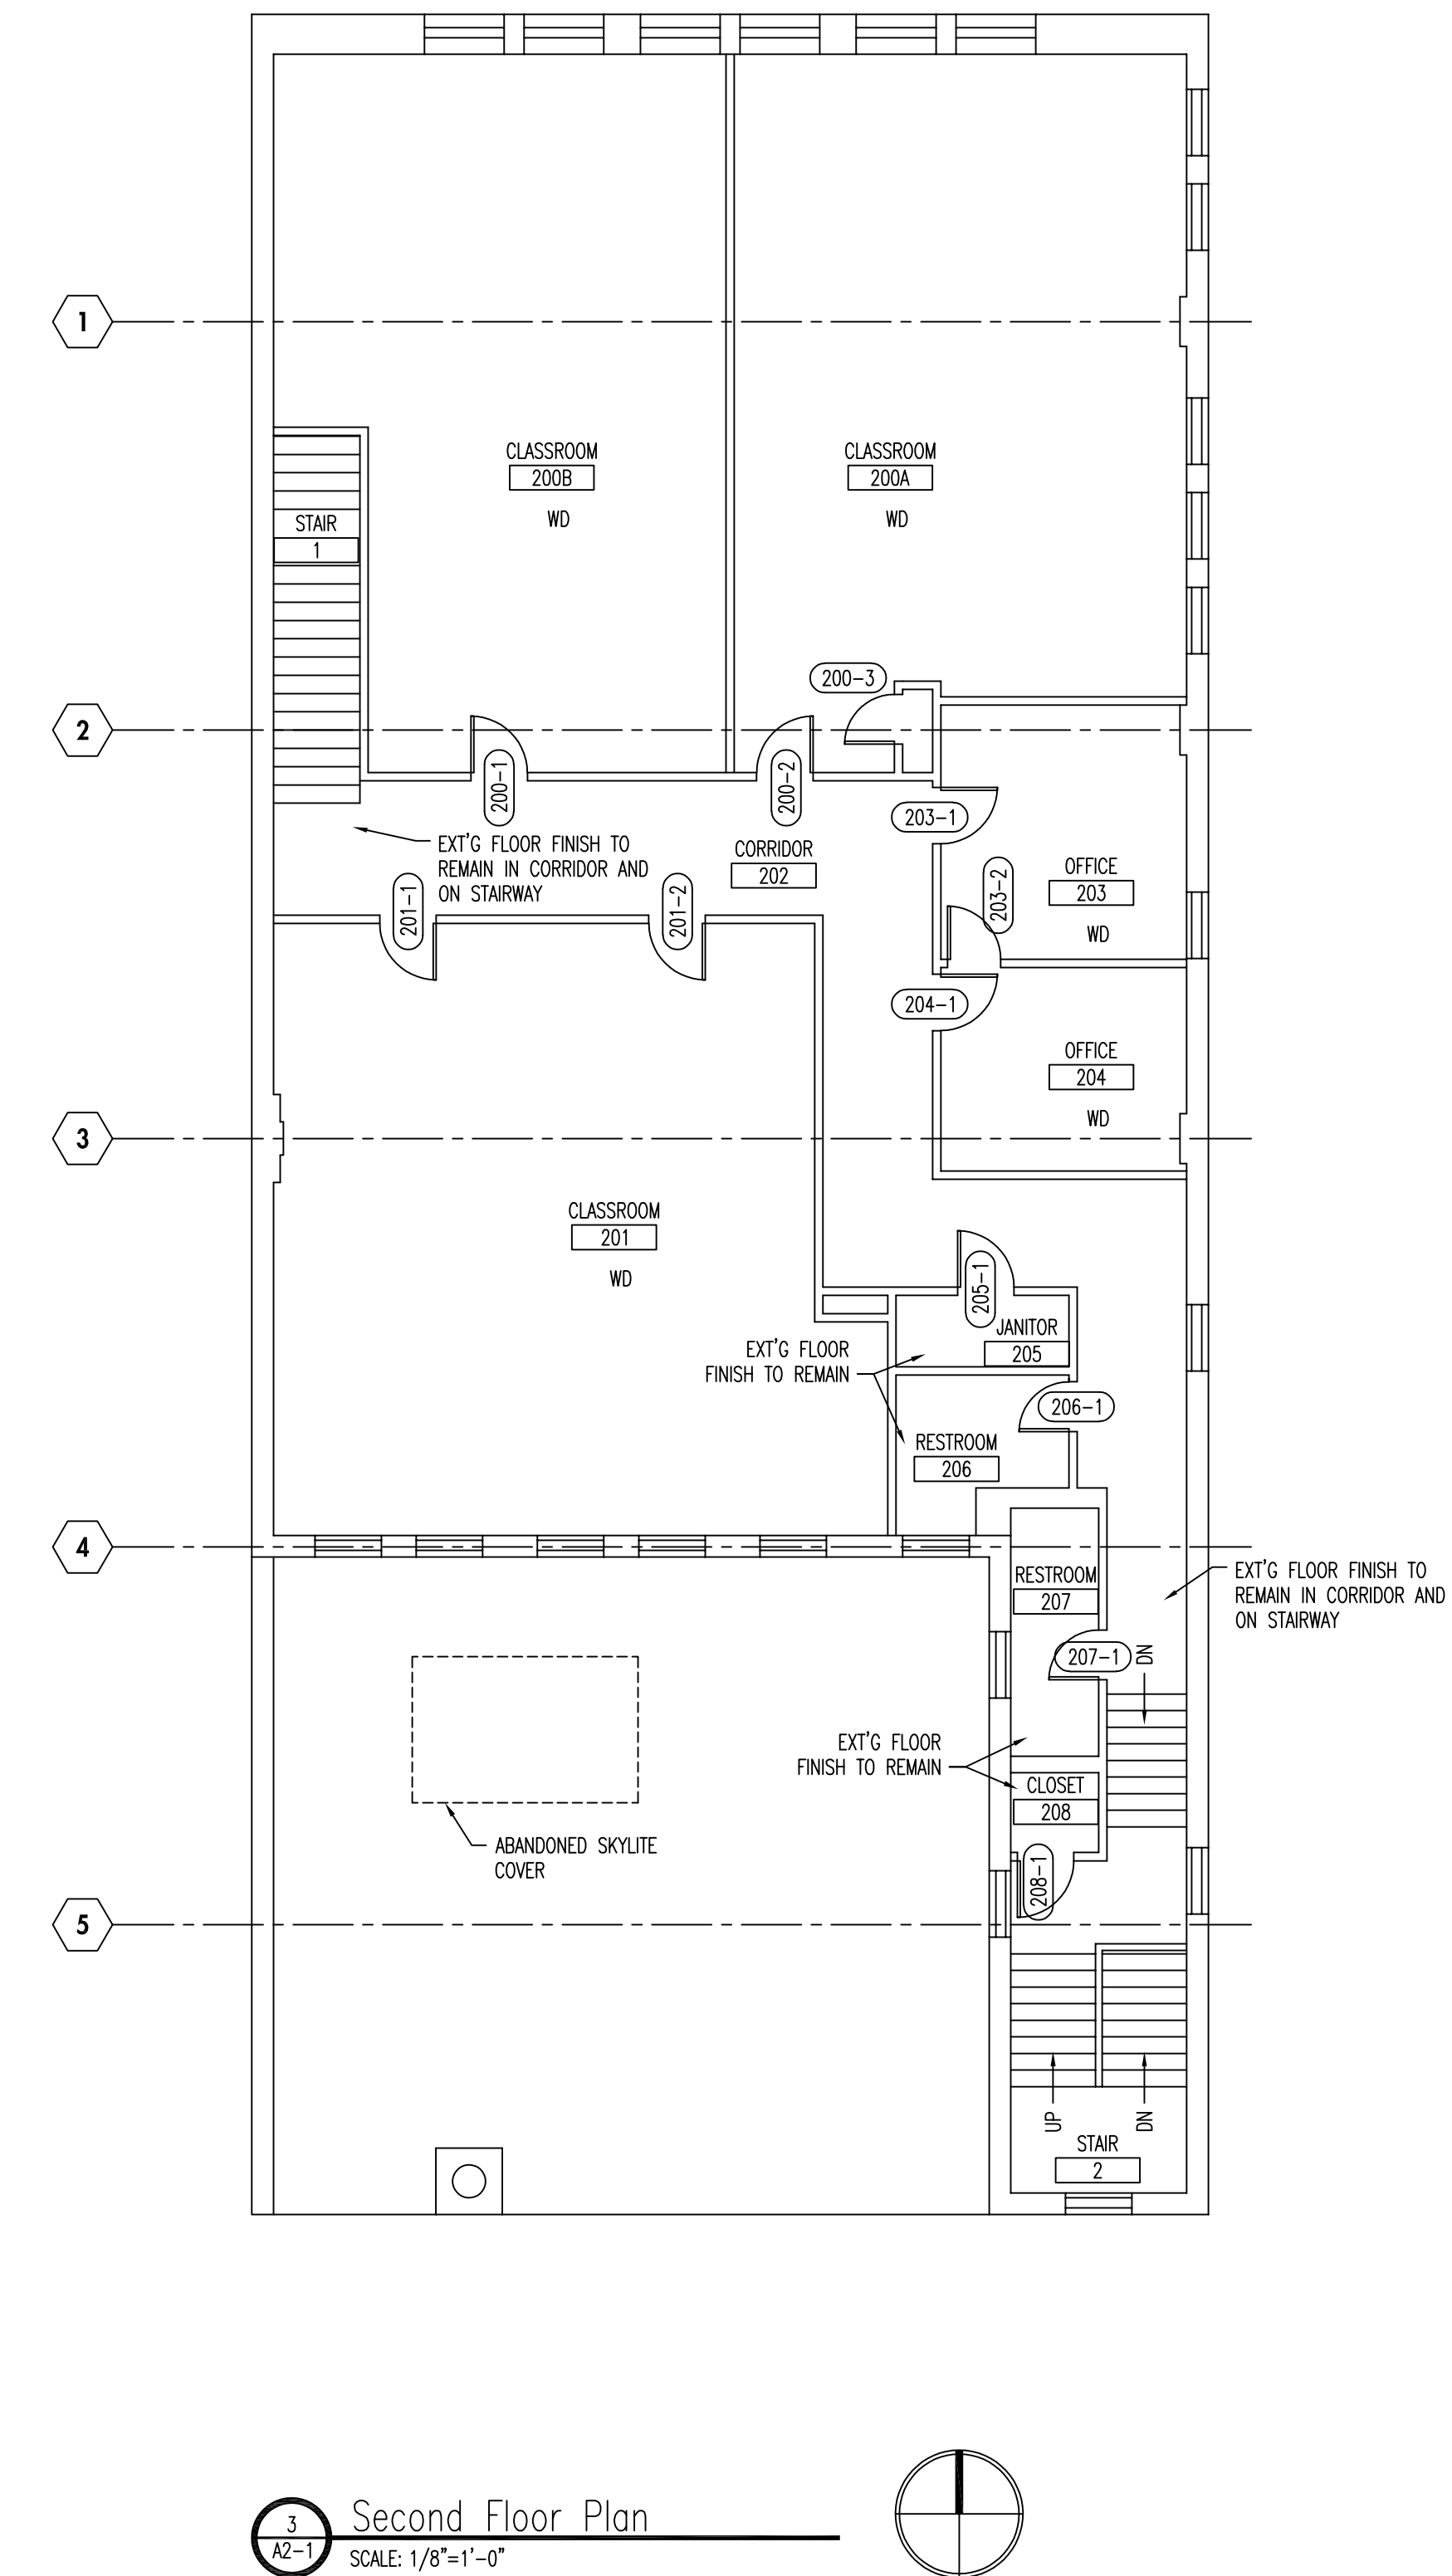

Issued For:

No.	Description	Date
1	State Submittal	07-13-07
2	Issued with Finishes	04-23-08

1 Basement Plan  
SCALE: 1/8"=1'-0"

2 First Floor Plan  
SCALE: 1/8"=1'-0"

3 Second Floor Plan  
SCALE: 1/8"=1'-0"

4 Door and Frame Types  
SCALE: 1/4"=1'-0"

Drawn by jwh  
Checked by jwh  
File 1248A2-1.dwg

Floor Plans  
Door & Frame Types