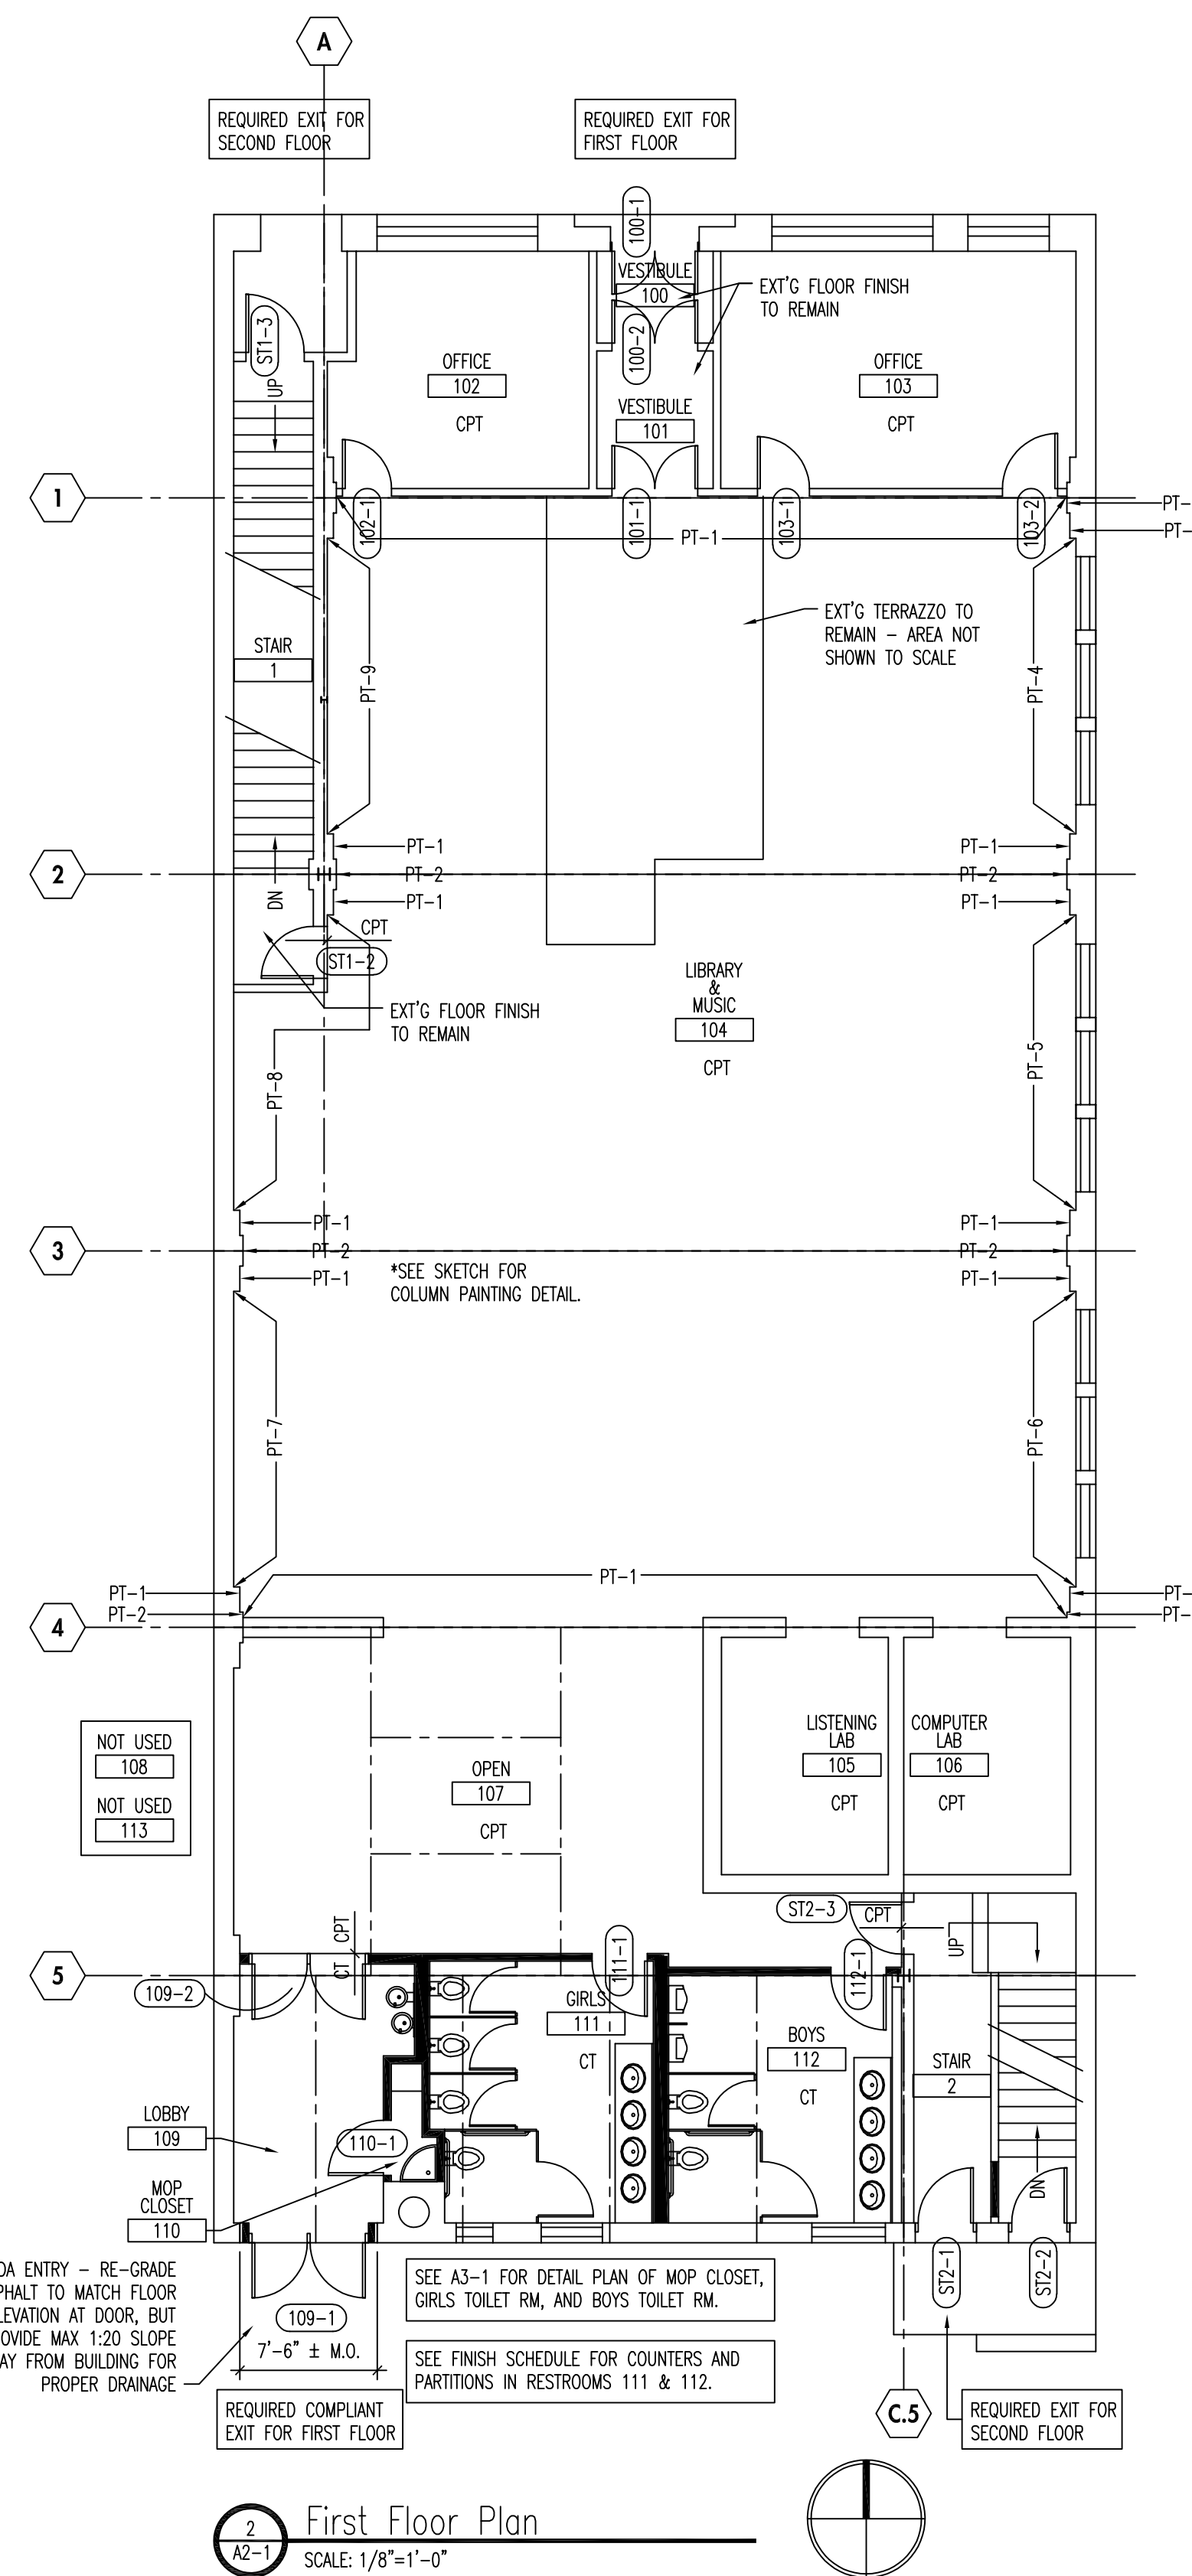

Issued For:

No.	Description	Date
1	State Submittal	07-13-07
2	Issued with Finishes	04-23-08

1 Basement Plan  
SCALE: 1/8"=1'-0"

2 First Floor Plan  
SCALE: 1/8"=1'-0"

3 Second Floor Plan  
SCALE: 1/8"=1'-0"

4 Door and Frame Types  
SCALE: 1/4"=1'-0"

Drawn by jwh  
Checked by jwh  
File 1248A2-1.dwg

Floor Plans  
Door & Frame Types