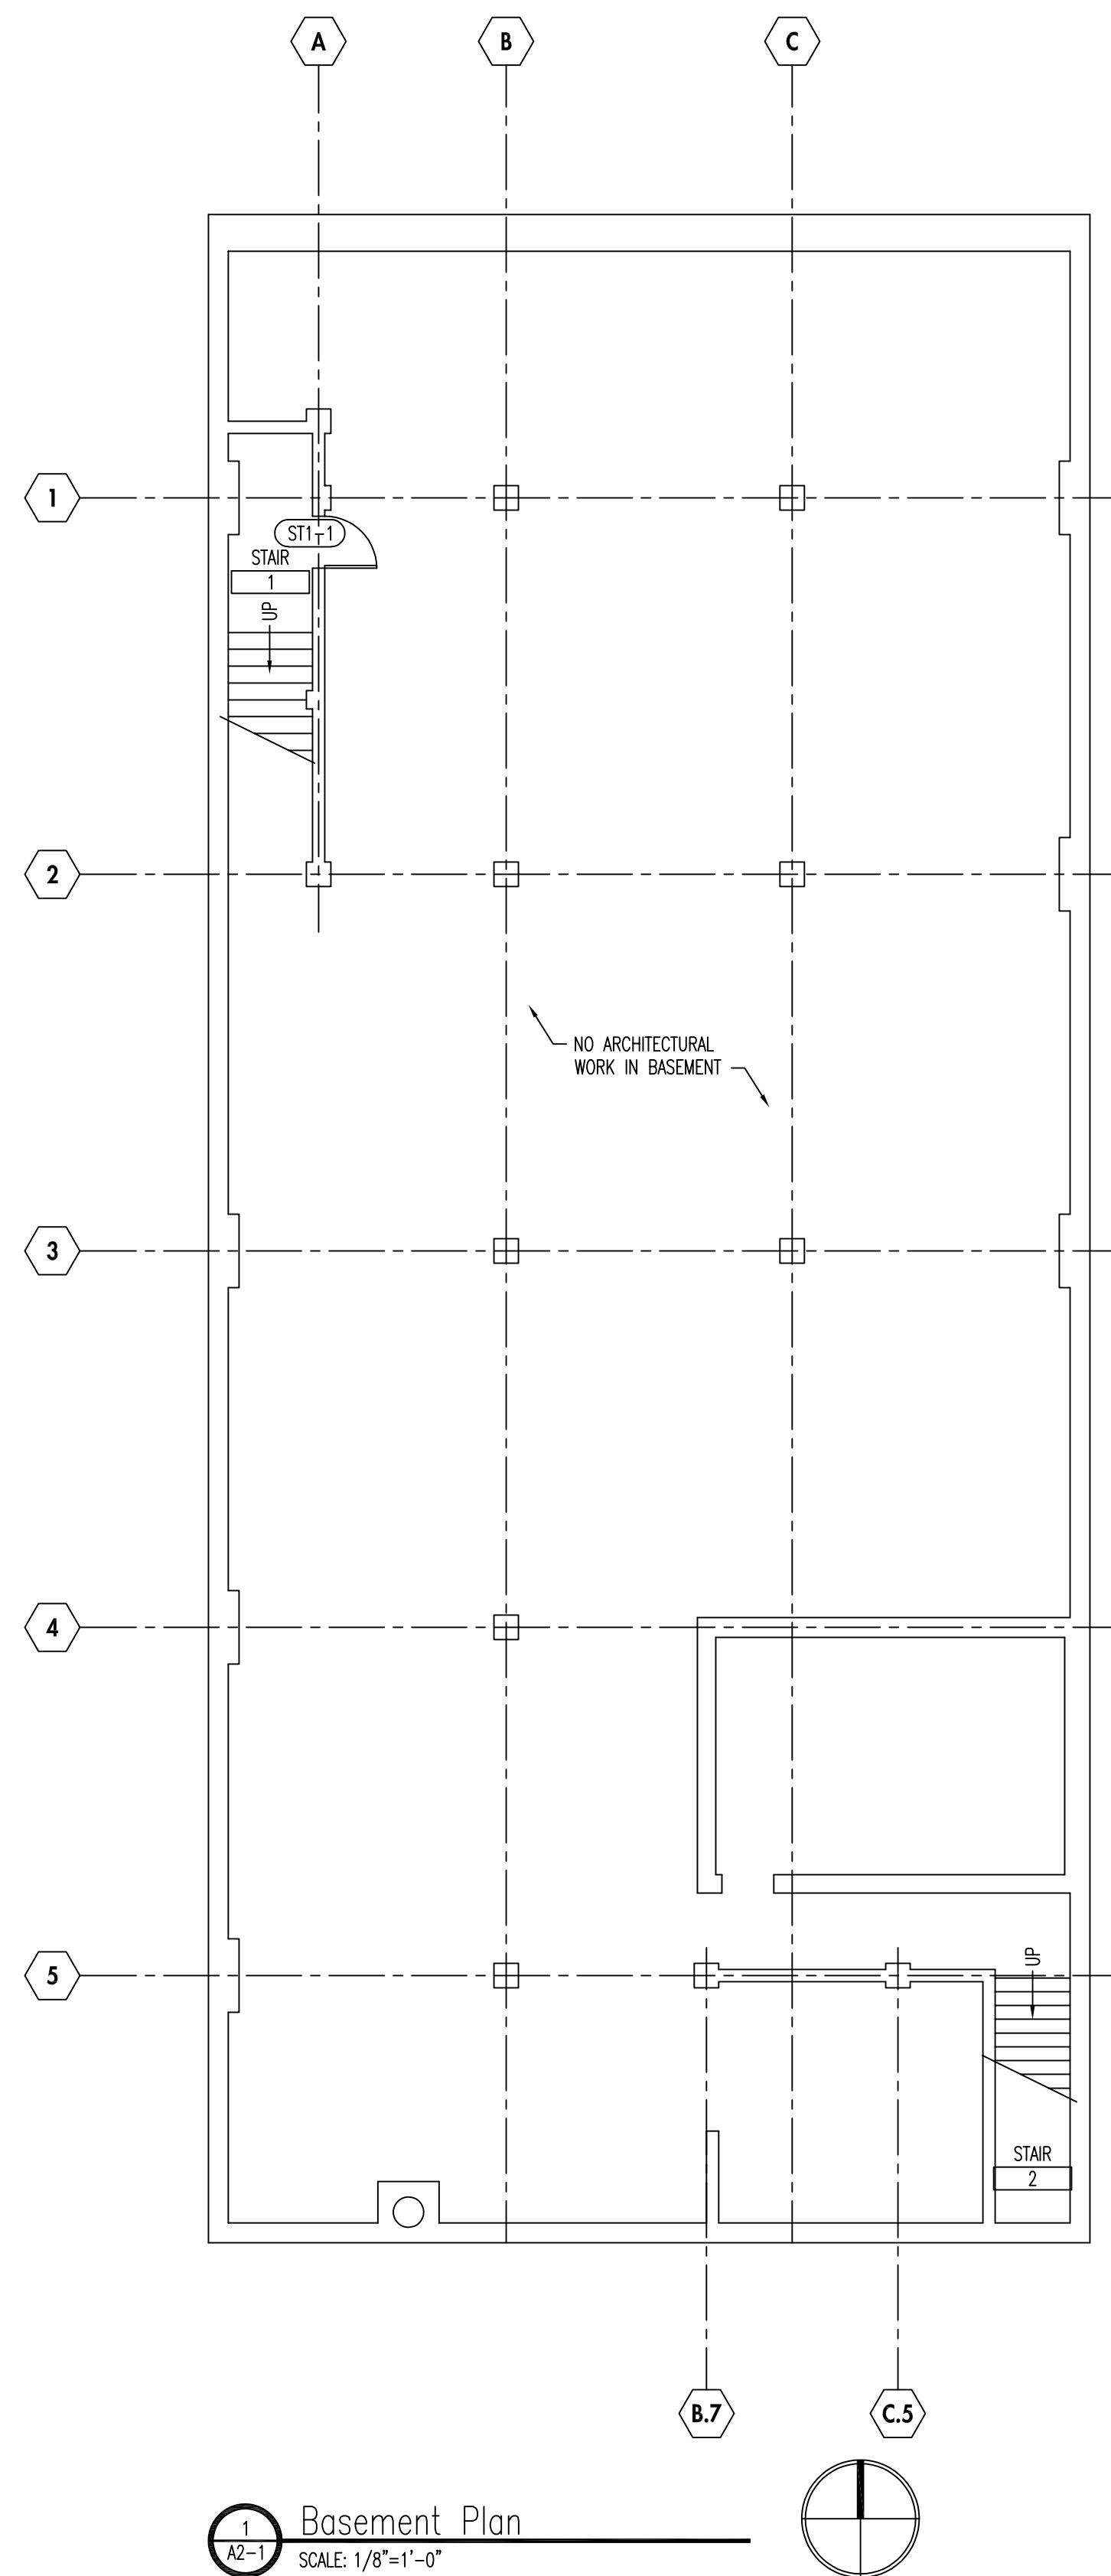

Issued For:

No.	Description	Date
1	State Submittal	07-13-07
2	Issued with Finishes	04-23-08

1 Basement Plan  
SCALE: 1/8"=1'-0"

2 First Floor Plan  
SCALE: 1/8"=1'-0"

3 Second Floor Plan  
SCALE: 1/8"=1'-0"

4 Door and Frame Types  
SCALE: 1/4"=1'-0"

Drawn by jwh  
Checked by jwh  
File 1248A2-1.dwg

Floor Plans  
Door & Frame Types